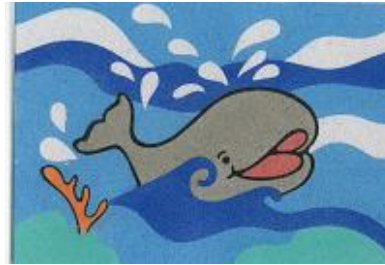

ABORIGINAL SAND ART DESIGNS

AUSTRALIAN ANIMALS SAND ART DESIGNS

SAND COLOURS

BLACK

PURPLE

PINK

NAVY BLUE

ROYAL BLUE