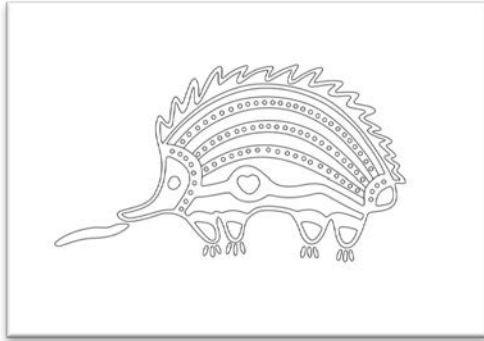

ABORIGINAL SAND ART DESIGNS

AUSTRALIAN ANIMALS SAND ART DESIGNS

SAND COLOURS

BLACK

PURPLE

PINK

NAVY BLUE

ROYAL BLUE